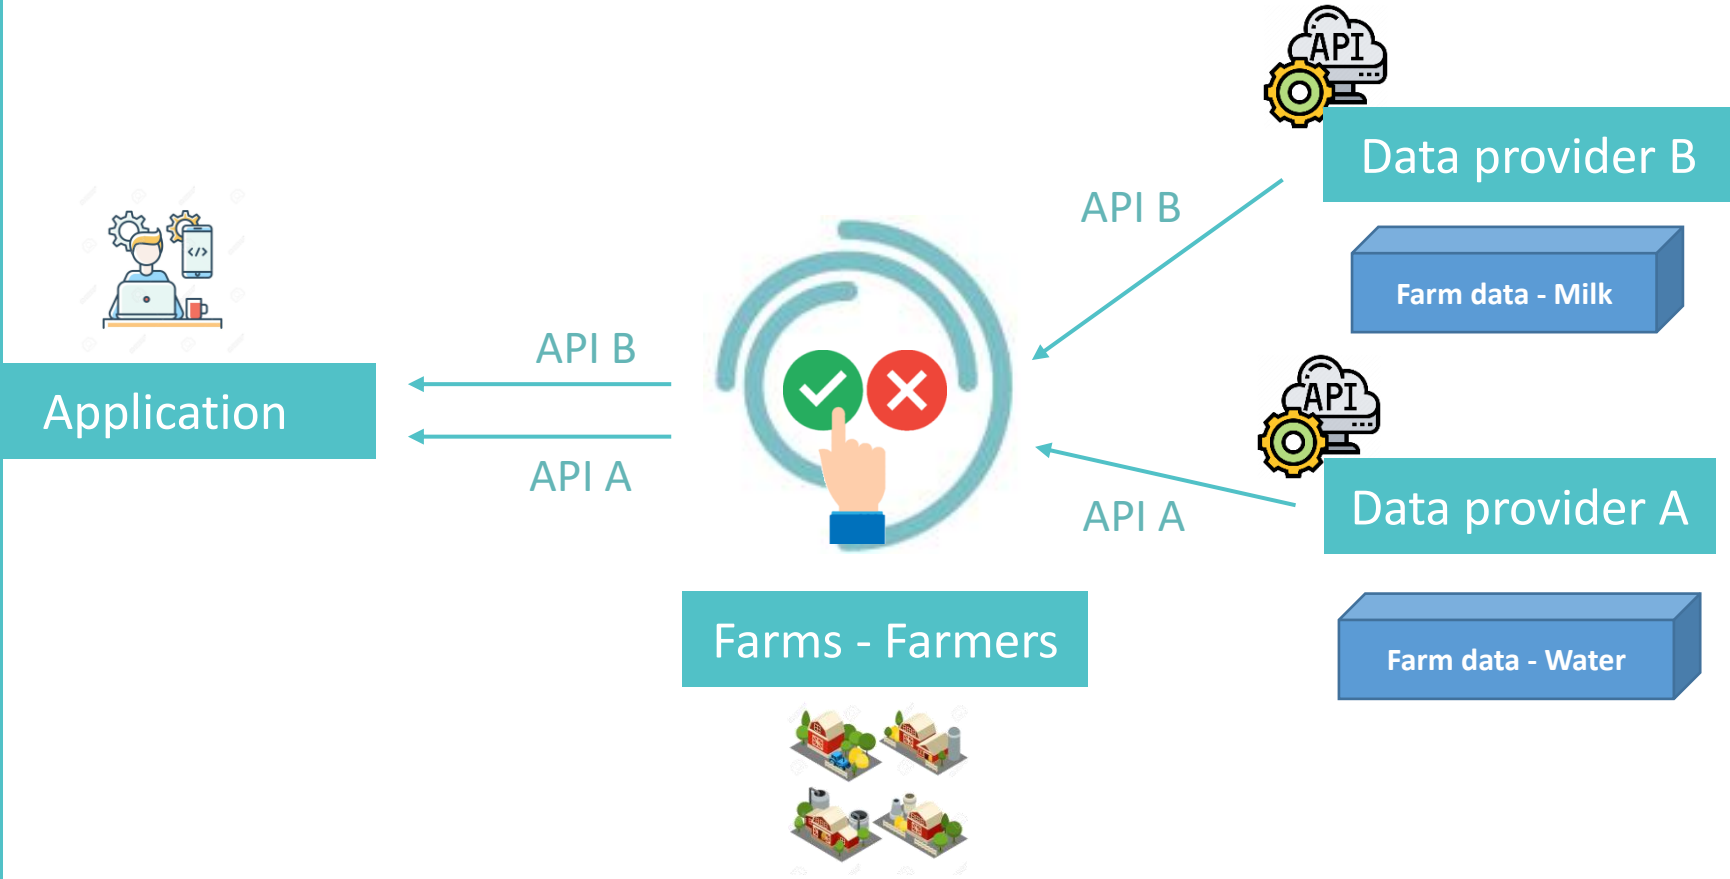

> **itsme®**
UW LAATSTE KEUZE

[Meer info](#) ?

> **eID en aangesloten kaartlezer**
VEILIGSTE KEUZE

[Meer info](#) ?

> **Beveiligingscode via mobiele app**
GEMAKKELIJKSTE KEUZE

Eerste gebruik? Manier van aanmelden eerst [activeren](#)

[Meer info](#) ?

> **Beveiligingscode via SMS**

Eerste gebruik? Manier van aanmelden eerst [activeren](#)

[Meer info](#) ?

> **VO-token (Vlaamse overheid)**

[Meer info](#) ?

> **Federaal token**

[Meer info](#) ?

Farmer

DjustConnect services for the Farmers

Exchanged data (Clearing House)

Showing all data requests from third parties and the corresponding platform action.

Filter

Data	API	Retrieved on	Retrieved by	Purpose	Action
LabResults	/Data_v2/API	2019/05/15 10:00	App Builder #Y	Retrieve milk volumes on a daily basis	Allowed
LabResults	/Data_v2/API	2019/05/16 10:00	App Builder #Y	Retrieve milk volumes on a daily basis	Allowed
LabResults	/Data_v2/API	2019/05/17 10:00	App Builder #Y	Retrieve milk volumes on a daily basis	Allowed
LabResults	/Data_v2/API	2019/05/17 23:51	App Builder #Z	Detect illness based on milk production	Denied
LabResults	/Data_v2/API	2019/05/18 10:01	App Builder #Y	Retrieve milk volumes on a daily basis	Allowed
LabResults	/Data_v2/API	2019/05/19 10:02	App Builder #Y	Retrieve milk volumes on a daily basis	Allowed
LabResults	/Data_v2/API	2019/05/20 10:00	App Builder #Y	Retrieve milk volumes on a daily basis	Allowed
LabResults	/Data_v2/API	2019/05/21 10:02	App Builder #Y	Retrieve milk volumes on a daily basis	Allowed
LabResults	/Data_v2/API	2019/05/22 10:01	App Builder #Y	Retrieve milk volumes on a daily basis	Allowed
LabResults	/Data_v2/API	2019/05/23 10:01	App Builder #Y	Retrieve milk volumes on a daily basis	Allowed