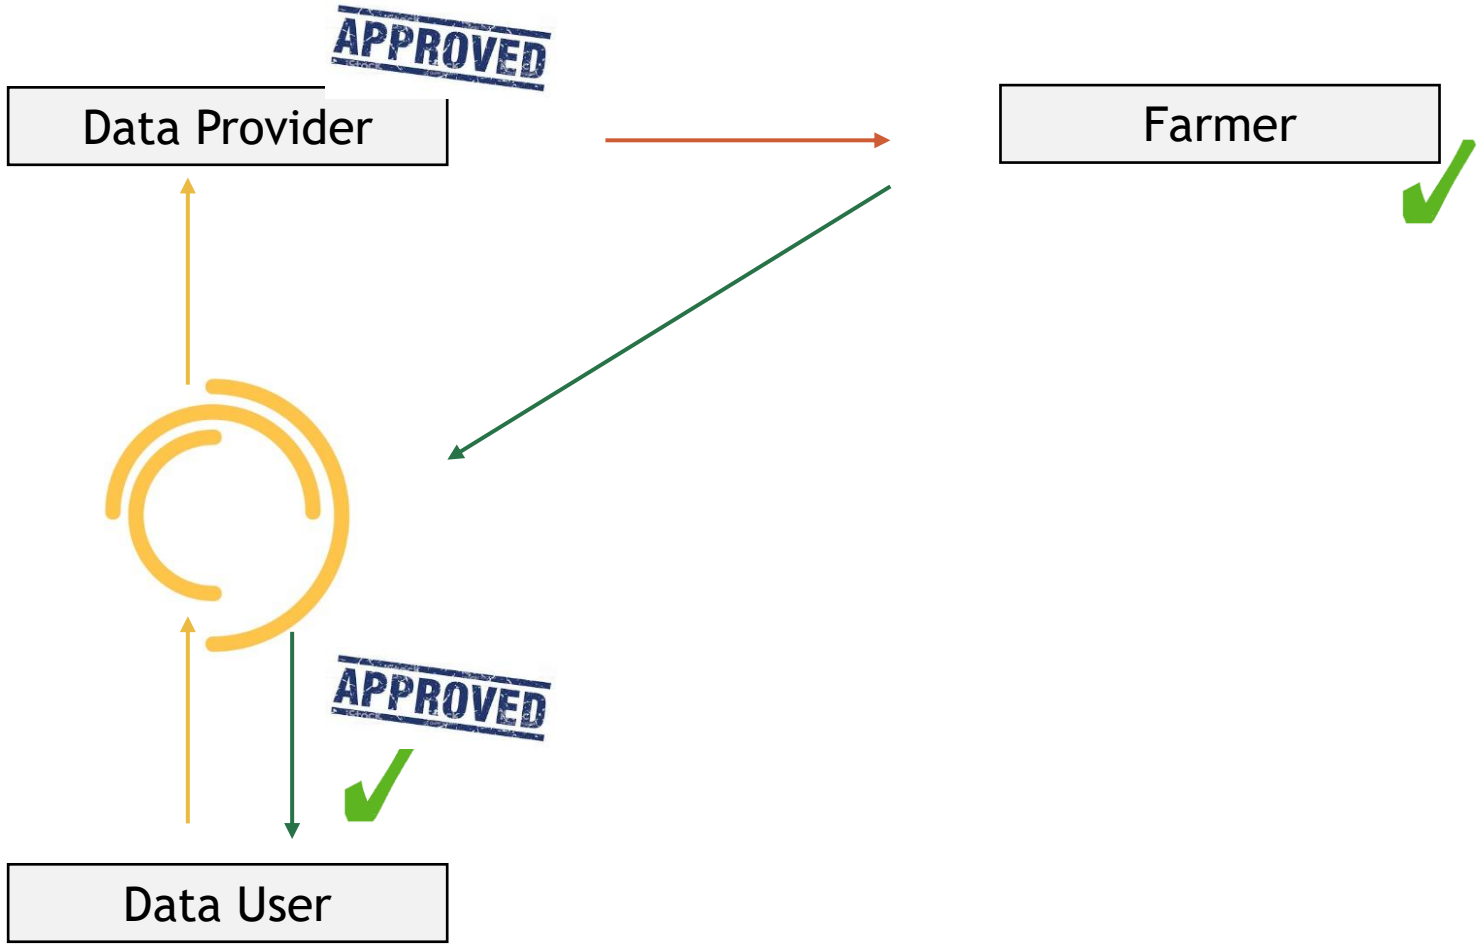

Farmer

DjustConnect services for the Farmers

Exchanged data (Clearing House)

Showing all data requests from third parties and the corresponding platform action.

Filter

Data	API	Retrieved on	Retrieved by	Purpose	Action
LabResults	/Data_v2/API	2019/05/15 10:00	App Builder #Y	Retrieve milk volumes on a daily basis	Allowed
LabResults	/Data_v2/API	2019/05/16 10:00	App Builder #Y	Retrieve milk volumes on a daily basis	Allowed
LabResults	/Data_v2/API	2019/05/17 10:00	App Builder #Y	Retrieve milk volumes on a daily basis	Allowed
LabResults	/Data_v2/API	2019/05/17 23:51	App Builder #Z	Detect illness based on milk production	Denied
LabResults	/Data_v2/API	2019/05/18 10:01	App Builder #Y	Retrieve milk volumes on a daily basis	Allowed
LabResults	/Data_v2/API	2019/05/19 10:02	App Builder #Y	Retrieve milk volumes on a daily basis	Allowed
LabResults	/Data_v2/API	2019/05/20 10:00	App Builder #Y	Retrieve milk volumes on a daily basis	Allowed
LabResults	/Data_v2/API	2019/05/21 10:02	App Builder #Y	Retrieve milk volumes on a daily basis	Allowed
LabResults	/Data_v2/API	2019/05/22 10:01	App Builder #Y	Retrieve milk volumes on a daily basis	Allowed
LabResults	/Data_v2/API	2019/05/23 10:01	App Builder #Y	Retrieve milk volumes on a daily basis	Allowed