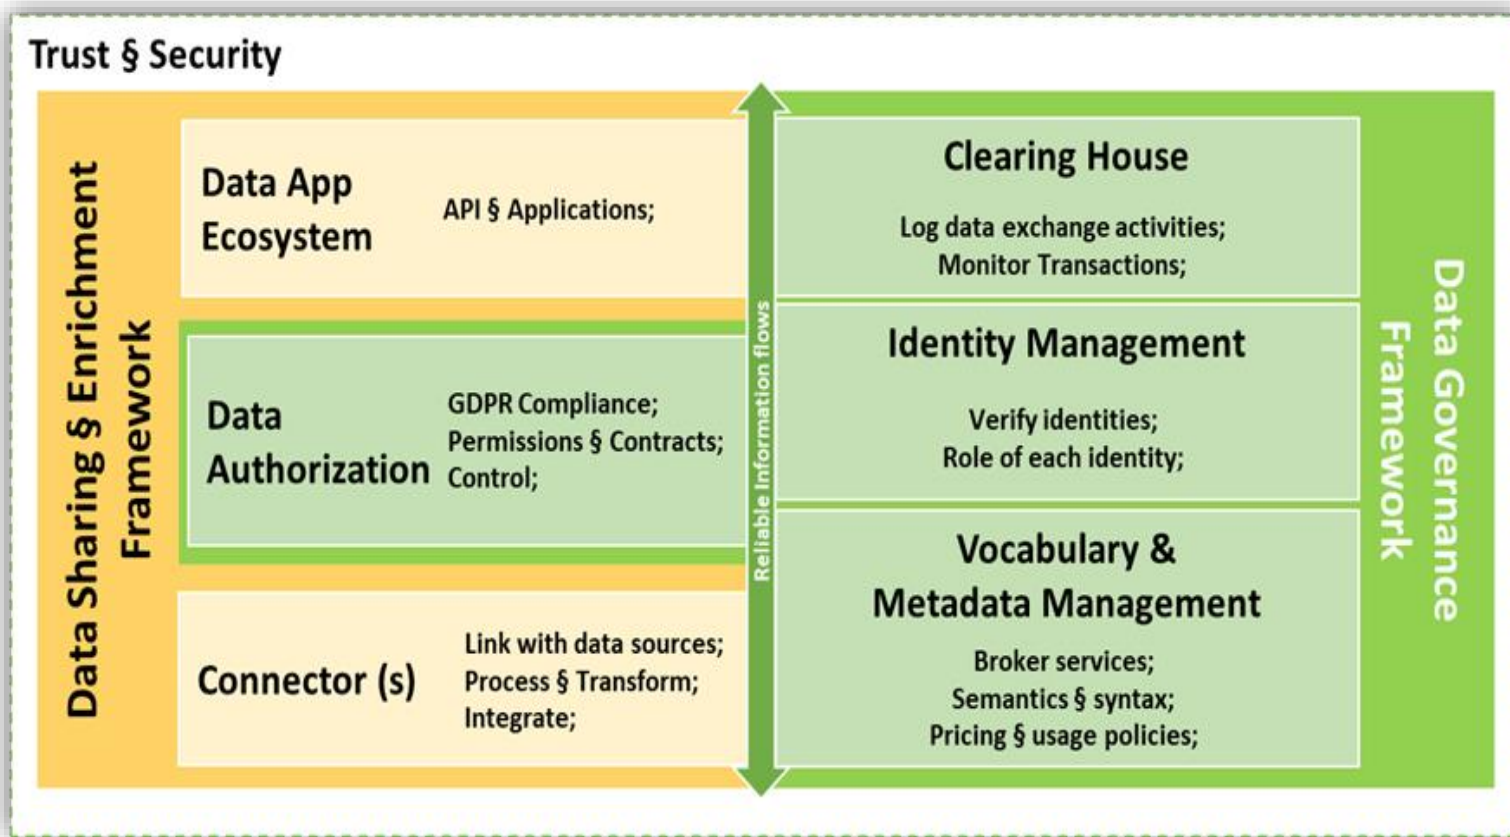

boer & data

JUST

JUST

CONNECT

boer & data

CONNECT

boer & data

JUST

Infrastructure

Architecture

Standards for Data Exchange

Common Governance Models

Data User

Data Consumers / App Provider

DataHub Cloud Platform

Data Providers

Vlaanderen
is landbouw & visserij

CONNECT

boer & data

JUST

Respect

EU Code of conduct on agricultural data sharing by contractual agreement

Data originator:

- created/collected the data either by technical means or by himself or commissioned data providers for this purpose
- initial rights
- gives access rights
- benefits or compensation
- data portability