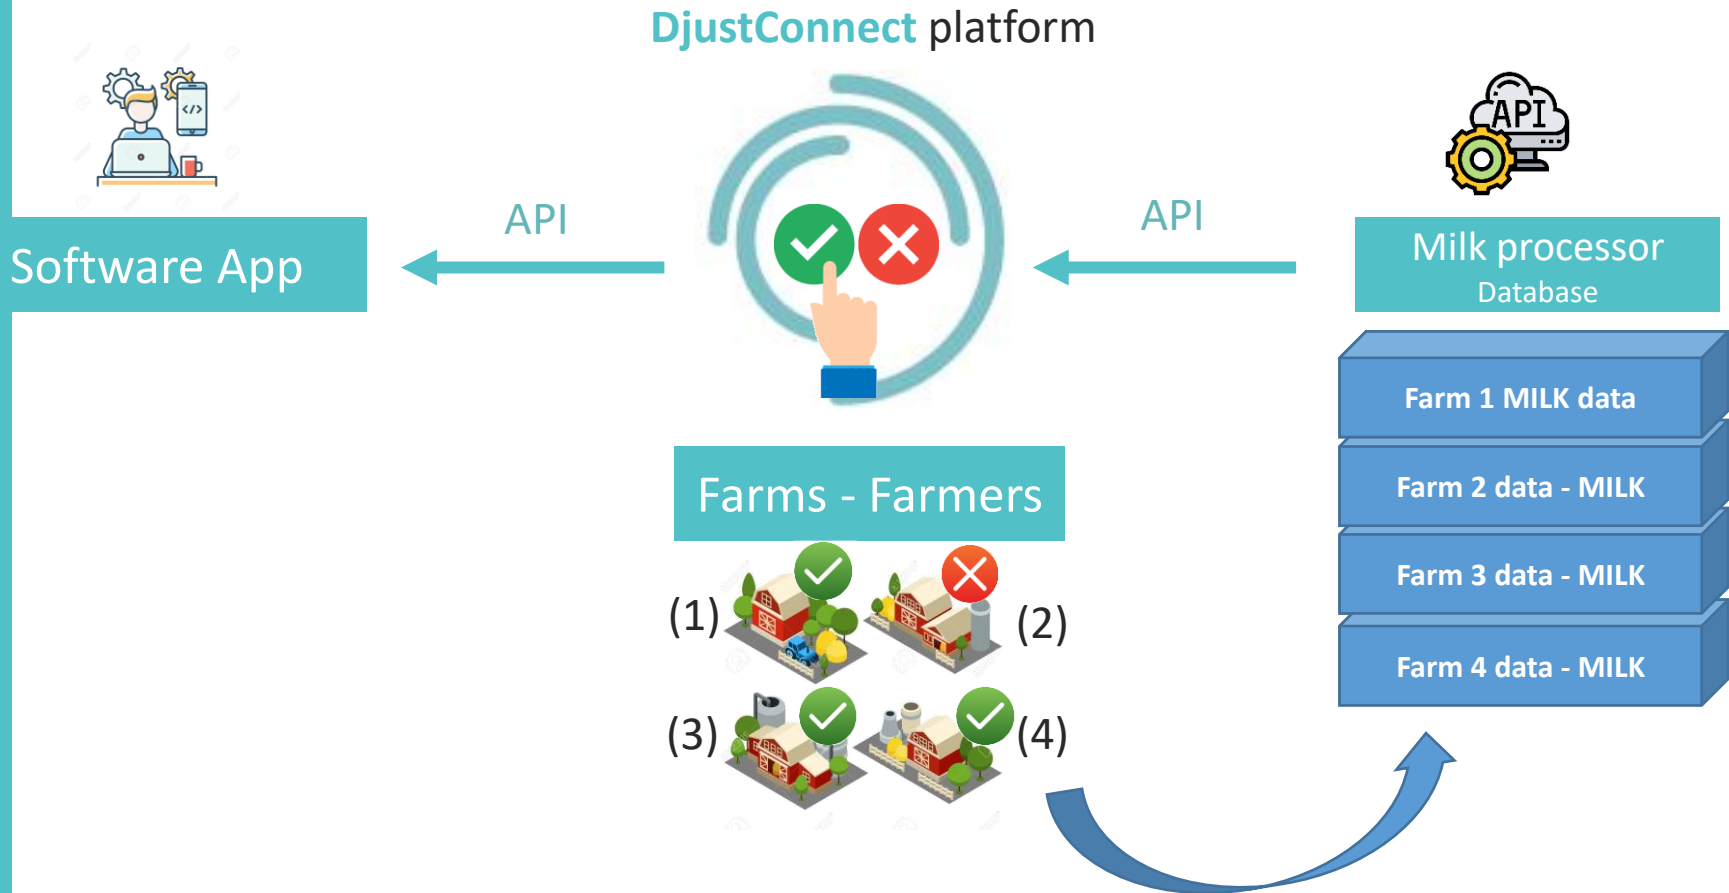

> **itsme®**
UW LAATSTE KEUZE

[Meer info](#) ?

> **eID en aangesloten kaartlezer**
VEILIGSTE KEUZE

[Meer info](#) ?

> **Beveiligingscode via mobiele app**
GEMAKKELIJKSTE KEUZE

Eerste gebruik? Manier van aanmelden eerst [activeren](#)

[Meer info](#) ?

> **Beveiligingscode via SMS**

Eerste gebruik? Manier van aanmelden eerst [activeren](#)

[Meer info](#) ?

> **VO-token (Vlaamse overheid)**

[Meer info](#) ?

> **Federaal token**

[Meer info](#) ?

Farmer

DjustConnect services for the Farmers

Exchanged data (Clearing House)

Showing all data requests from third parties and the corresponding platform action.

Filter

Data	API	Retrieved on	Retrieved by	Purpose	Action
LabResults	/Data_v2/API	2019/05/15 10:00	App Builder #Y	Retrieve milk volumes on a daily basis	Allowed
LabResults	/Data_v2/API	2019/05/16 10:00	App Builder #Y	Retrieve milk volumes on a daily basis	Allowed
LabResults	/Data_v2/API	2019/05/17 10:00	App Builder #Y	Retrieve milk volumes on a daily basis	Allowed
LabResults	/Data_v2/API	2019/05/17 23:51	App Builder #Z	Detect illness based on milk production	Denied
LabResults	/Data_v2/API	2019/05/18 10:01	App Builder #Y	Retrieve milk volumes on a daily basis	Allowed
LabResults	/Data_v2/API	2019/05/19 10:02	App Builder #Y	Retrieve milk volumes on a daily basis	Allowed
LabResults	/Data_v2/API	2019/05/20 10:00	App Builder #Y	Retrieve milk volumes on a daily basis	Allowed
LabResults	/Data_v2/API	2019/05/21 10:02	App Builder #Y	Retrieve milk volumes on a daily basis	Allowed
LabResults	/Data_v2/API	2019/05/22 10:01	App Builder #Y	Retrieve milk volumes on a daily basis	Allowed
LabResults	/Data_v2/API	2019/05/23 10:01	App Builder #Y	Retrieve milk volumes on a daily basis	Allowed