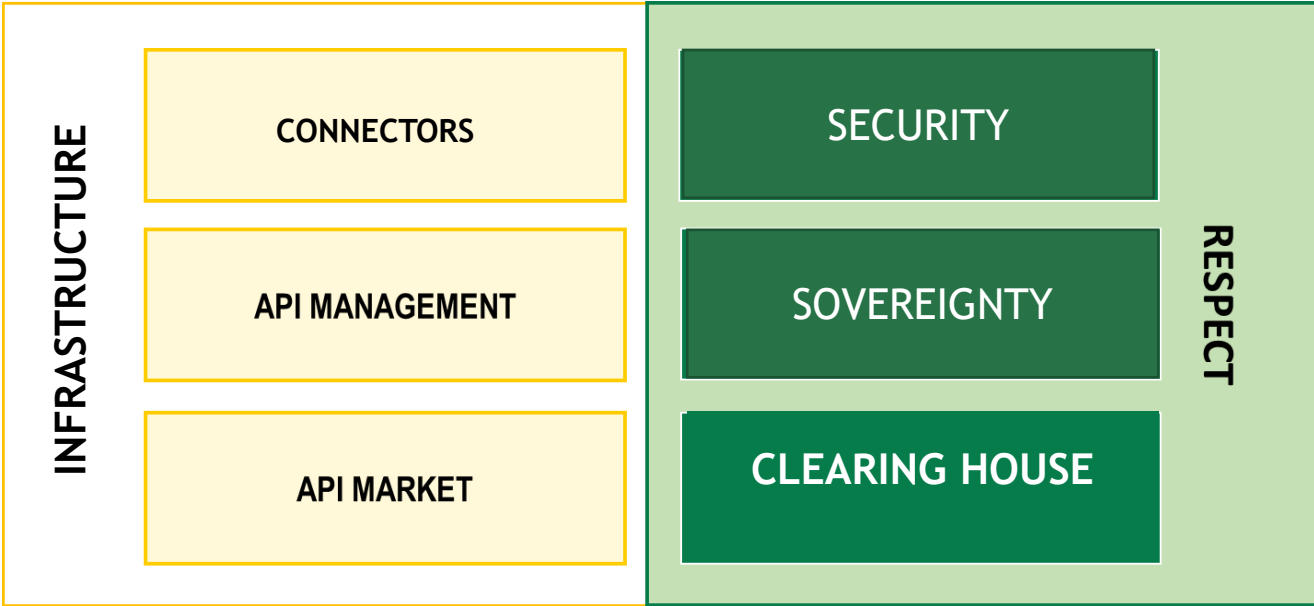

Farmer

DjustConnect services for the Farmers

Exchanged data (Clearing House)

Showing all data requests from third parties and the corresponding platform action.

Filter

Data	API	Retrieved on	Retrieved by	Purpose	Action
LabResults	/Data_v2/API	2019/05/15 10:00	App Builder #Y	Retrieve milk volumes on a daily basis	Allowed
LabResults	/Data_v2/API	2019/05/16 10:00	App Builder #Y	Retrieve milk volumes on a daily basis	Allowed
LabResults	/Data_v2/API	2019/05/17 10:00	App Builder #Y	Retrieve milk volumes on a daily basis	Allowed
LabResults	/Data_v2/API	2019/05/17 23:51	App Builder #Z	Detect illness based on milk production	Denied
LabResults	/Data_v2/API	2019/05/18 10:01	App Builder #Y	Retrieve milk volumes on a daily basis	Allowed
LabResults	/Data_v2/API	2019/05/19 10:02	App Builder #Y	Retrieve milk volumes on a daily basis	Allowed
LabResults	/Data_v2/API	2019/05/20 10:00	App Builder #Y	Retrieve milk volumes on a daily basis	Allowed
LabResults	/Data_v2/API	2019/05/21 10:02	App Builder #Y	Retrieve milk volumes on a daily basis	Allowed
LabResults	/Data_v2/API	2019/05/22 10:01	App Builder #Y	Retrieve milk volumes on a daily basis	Allowed
LabResults	/Data_v2/API	2019/05/23 10:01	App Builder #Y	Retrieve milk volumes on a daily basis	Allowed